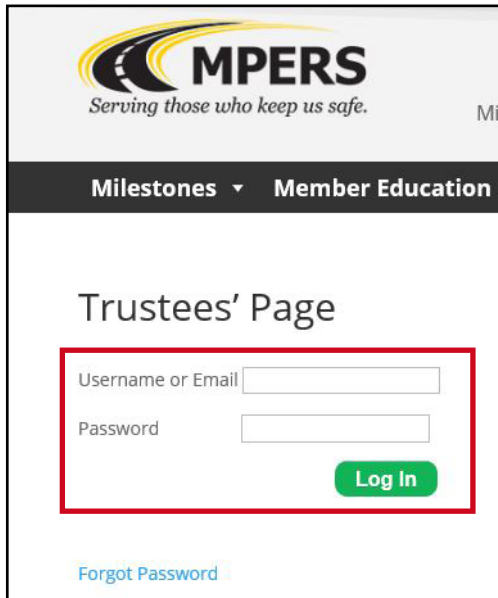

Board of Trustees' Website

Go to www.mpers.org

Select **Trustees' Page** on the drop down menu

Use the login information previously provided via email to log into the Trustees' Page

Once you are logged in, select the Current Board/Committee Meeting Material link